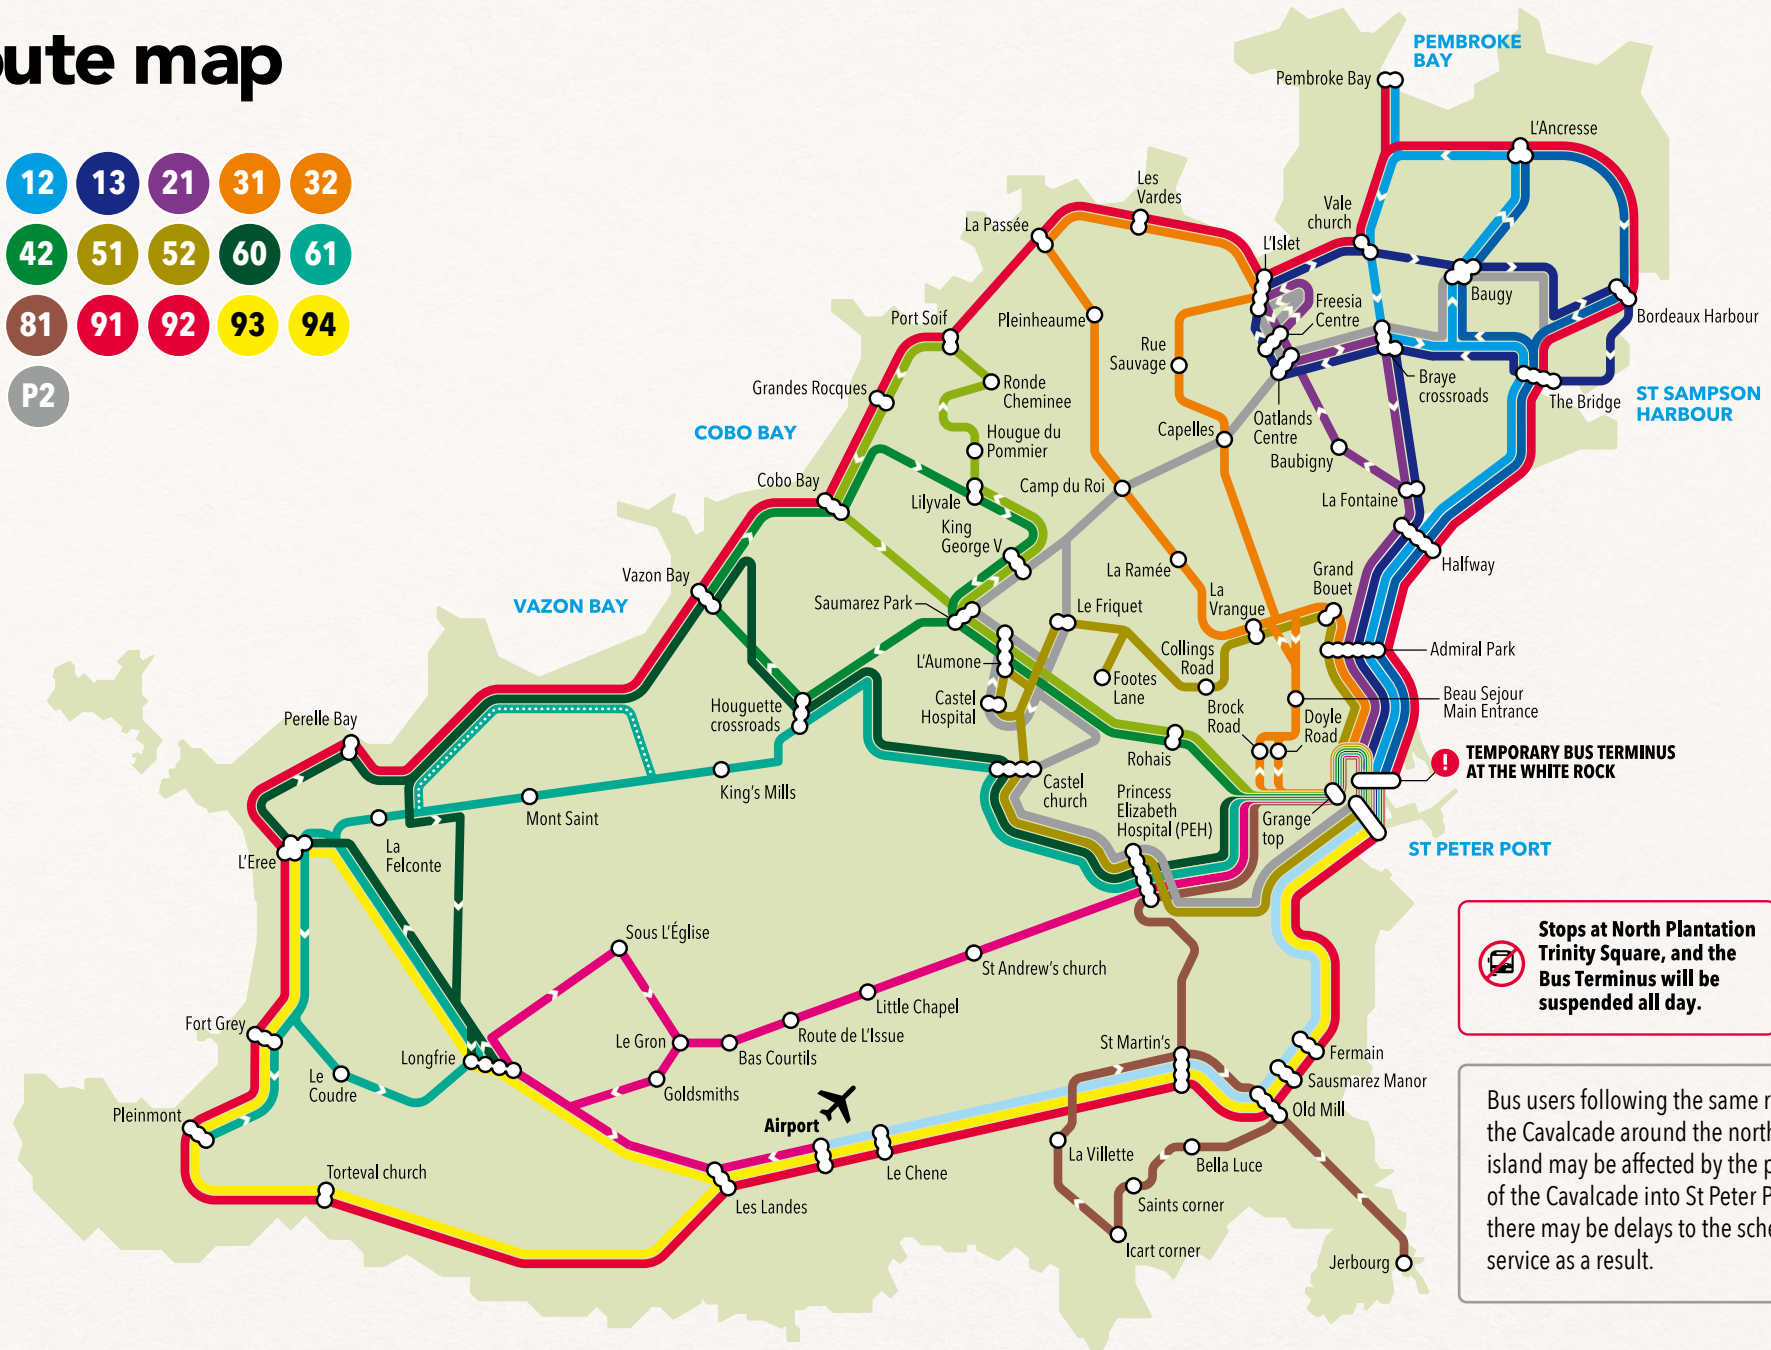

LIBERATION DAY BUS SCHEDULE

LIBERATION
1945 80 2025

route map

- 11 12 13 21 31 32
- 41 42 51 52 60 61
- 71 81 91 92 93 94
- 95 P2

TEMPORARY BUS TERMINUS AT THE WHITE ROCK

Stops at North Plantation Trinity Square, and the Bus Terminus will be suspended all day.

Bus users following the same route as the Cavalcade around the north of the island may be affected by the progress of the Cavalcade into St Peter Port, and there may be delays to the scheduled service as a result.

P2

Town ▶ PEH, hospital ▶ Courtil Portier Estate ▶ Les Varendes ▶ L'Aumone
▶ Landes du Marche ▶ L'Islet crossroads ▶ The Bridge
Liberation Day Only

- ! 1600 will depart from Ruelle Bray
- ! 1500 departure from The Bridge will terminate at Upland Road